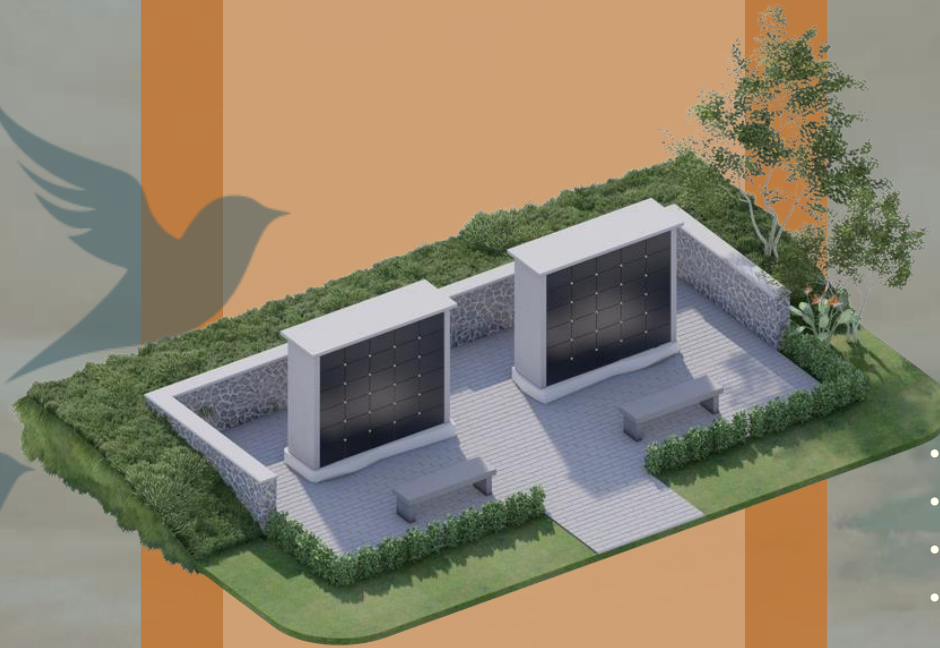

PLATINUM INCLUDES:

- Exclusive Private Single Site
- Memorial Plaque of 500(L)mm x 300(W)mm
- Screen Wall
- Built in Bench Seating
- Dedicated Tree

PLATINUM FAMILY INCLUDES:

- Exclusive Private Family Plot for 4
- 4x Memorial Plaque of 500(L)mm x 300(W)mm
- Screen Wall
- Built in Bench Seating
- 2x Dedicated Trees

Burial Plans

COLUMBARIUM

R 2 000.00

Description

COLUMBARIUM INCLUDES:

- Exclusive Single Use Niche
- Price per Niche Only
- Shared Bench Seating
- Beautiful Landscaping Surround

Terms & Conditions

- Tombstones are not included in the above costing.
- Tombstones can be provided at an additional cost, and or supplied by the grave owner, in accordance with Inkosi Sawoti Memorial Park's specifications.
- A monthly maintenance fee is charged at R 50.00 per month.
- A fee of R 4 000.00 will be charged for the re-opening of a burial plot.
- An administration fee of R 500.00 will be charged for the change of any existing grave ownership.
- Cremation ceremonies are not included in the Columbarium Package.

Our Story

On 19th November 2024, the Umzinto precinct witnessed the official launch of Inkosi Sawoti Memorial Park, a state-of-the-art cemetery initiated by Mazibuko Investments. This visionary project addresses the growing shortage of burial space in Kwa-Zulu Natal and will accommodate over 300,000 dignified burials, beginning in February 2026.